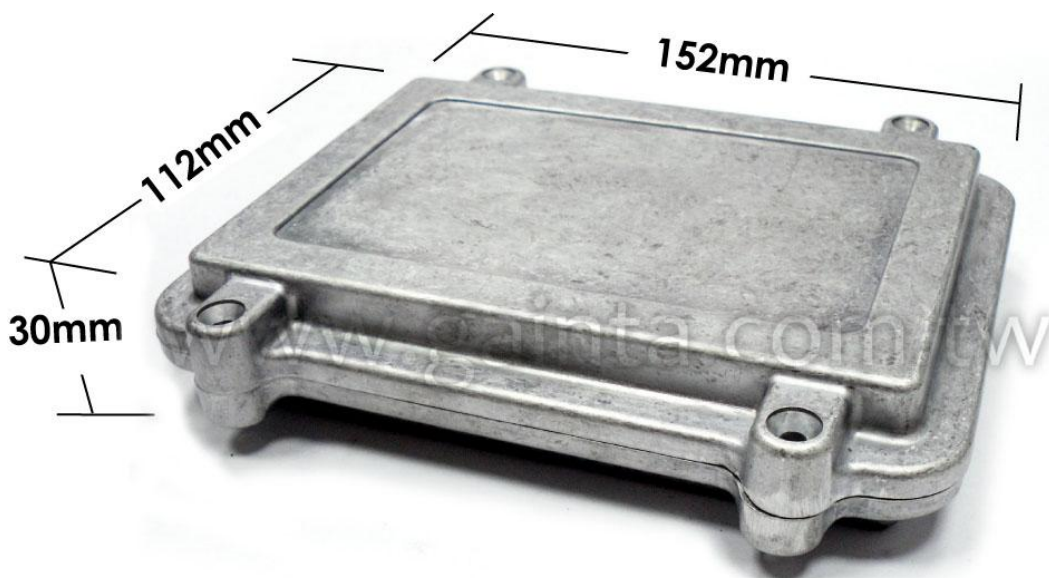

HQ021S

Dimension(mm): **152mm x 112mm x 30mm**

HQ021S

IP67 Die-Cast Aluminium Box

HQ021S

HQ021S

Back View